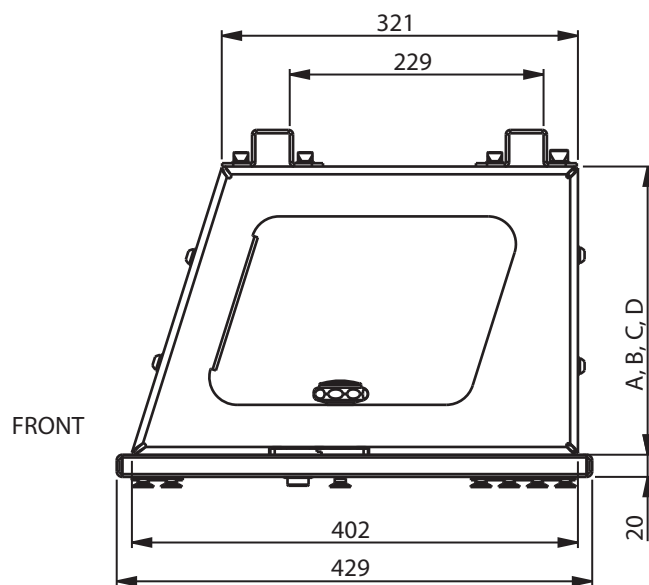

# **MOBIFRAME**

**V-LEG**

*Devices for comfort and safetiness*

Height	A - 230 mm
	B - 260 mm
	C - 290 mm
	D - 320 mm
Spacing	1 - 140 mm
	2 - 178 mm

#### Features:

- Lightweight – only 4,7kg.
- Tested and suitable with various types of seats
- Fully tested according to ECE requirements for M1 and N1 vehicles
- Different heights and widths available.