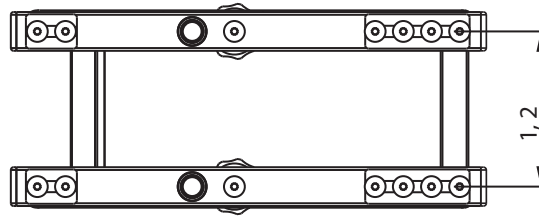

# **MOBIFRAME**

**V-LEG**

*Devices for comfort and safetiness*

Height	A - 230 mm
	B - 260 mm
	C - 290 mm
	D - 320 mm
Spacing	1 - 140 mm
	2 - 178 mm

#### Features:

- Lightweight – only 4,7kg.
- Tested and suitable with various types of seats
- Fully tested according to ECE requirements for M1 and N1 vehicles
- Different heights and widths available.