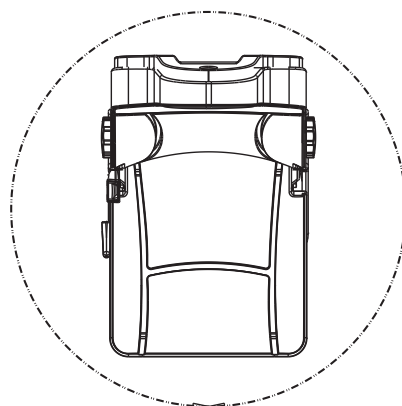

#### Installation system:

- Mobiframe's composite floor
- Mobiframe's aluminum rails.

# TAXI SEAT

**MOBIFRAME**

360° rotation  
4 locking positions - every 90°