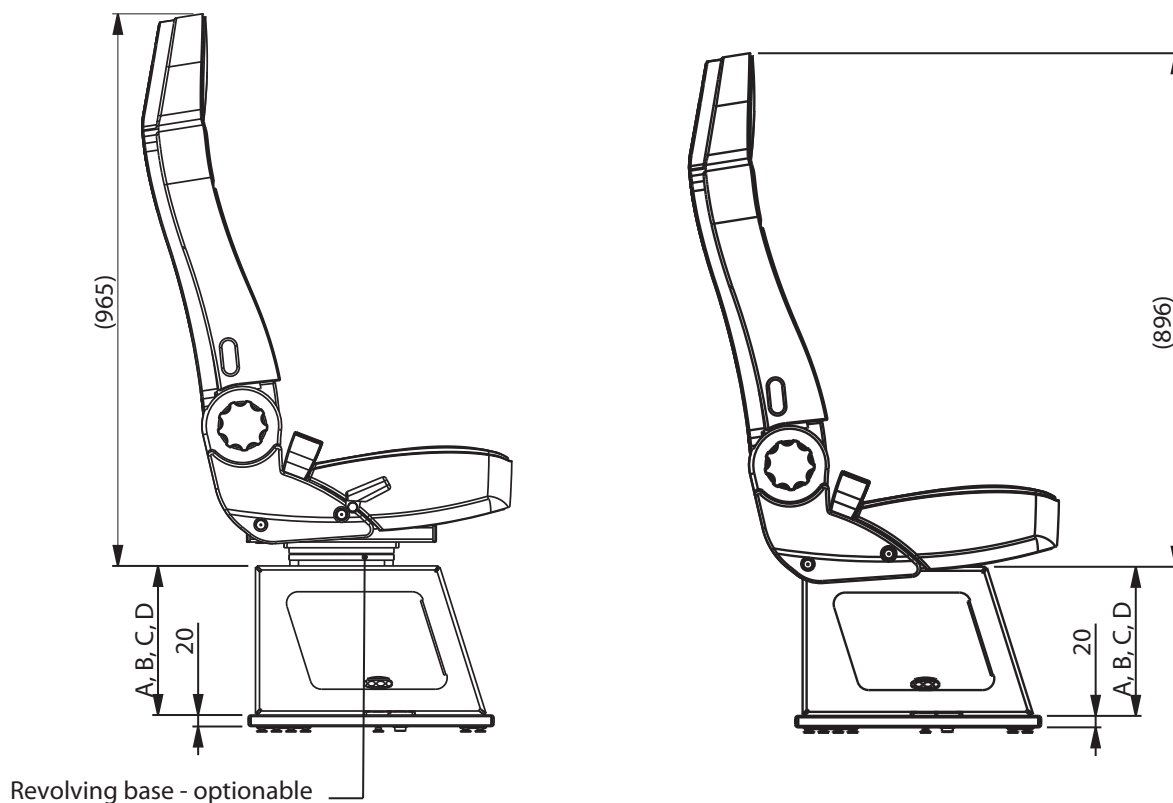

# **MOBIFRAME**

**TAXI SEAT**

*Devices for comfort and safetiness*

Leg height	A - 230 mm
	B - 260 mm
	C - 290 mm
	D - 320 mm
Spacing	1 - 140 mm
	2 - 178 mm

#### Features:

- Fully tested according to ECE requirements for M1 and N1 vehicles
- Single seat with 3 point seat belt
- ISOFIX System
- Adjustable backrest.

#### Installation system:

- Mobiframe's composite floor
- Mobiframe's aluminum rails.

# TAXI SEAT

**MOBIFRAME**

360° rotation  
4 locking positions - every 90°