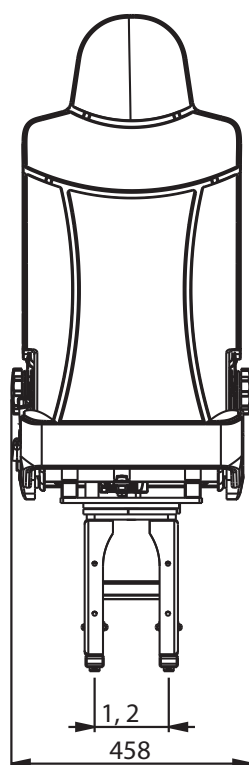

# **MOBIFRAME**

**TAXI SEAT**

*Devices for comfort and safetiness*

Leg height	A - 230 mm
	B - 260 mm
	C - 290 mm
	D - 320 mm
Spacing	1 - 140 mm
	2 - 178 mm

#### Installation system:

- Mobiframe's composite floor
- Mobiframe's aluminum rails.

# TAXI SEAT

**MOBIFRAME**

360° rotation  
4 locking positions - every 90°