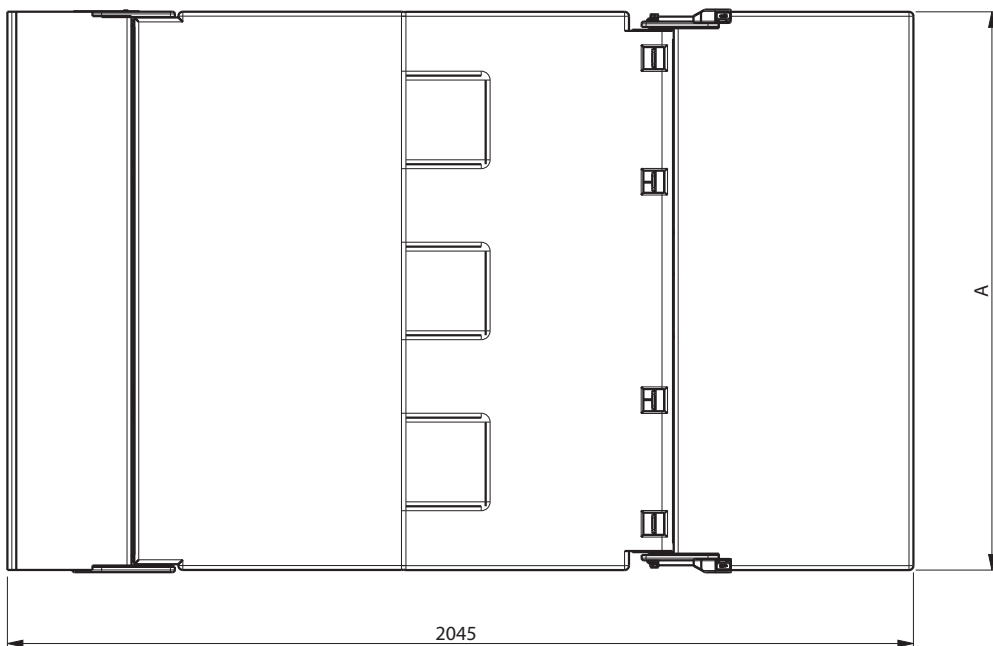

# SAF 30

**MOBIFRAME**

2 or 3-seater bed-bench type 4-Panel

# SAF 30

**MOBIFRAME**

2 or 3-seater bed-bench type 4-Panel

		A	B
SAF30_112	2 seater	1120	272
SAF30_120		1200	312
SAF30_126	3 seater	1260	342
SAF30_150		1500	462