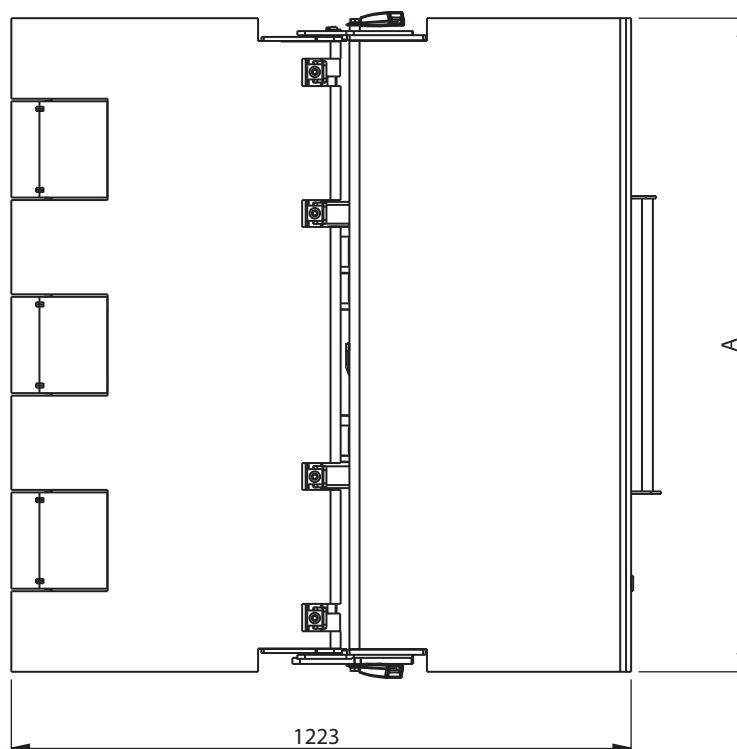

Installation system:

- Compatible with Mobiframe one piece Composite Floor system
- Compatible with Mobiframe special installation plate.

Optional:

- Storage drawer in space between base legs.

SAF 10

MOBIFRAME

3-seater bed-bench type 2-Panel

		A	B
SAF10_120	3 seater	1200	308
SAF10_129		1290	353
SAF10_150		1500	458