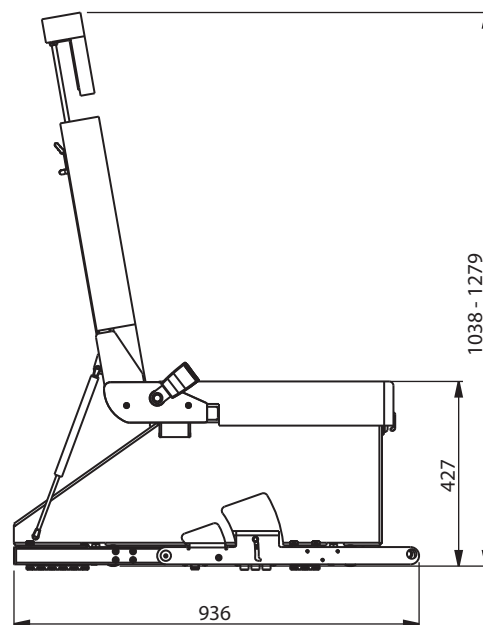

MOBIFRAME

SAF 10

Camper Bed-Bench

Devices for comfort and safetiness

3-seater bed-bench type 2-Panel

Features:

- Best sliding system available on the market
- 2 or 3 seat configurations available
- Adjustable headrests
- 3 point seat belts
- ISOFIX and TOP TETHER anchorages
- Fully tested according to the ECE requirements for M1 and N1 vehicles
- Options with either sliding base or with fixed base
- Flat and comfortable sleeping area.

Installation system:

- Compatible with Mobiframe one piece Composite Floor system
- Compatible with Mobiframe special installation plate.

Optional:

- Storage drawer in space between base legs.

SAF 10

MOBIFRAME

3-seater bed-bench type 2-Panel

		A	B
SAF10_120	3 seater	1200	308
SAF10_129		1290	353
SAF10_150		1500	458