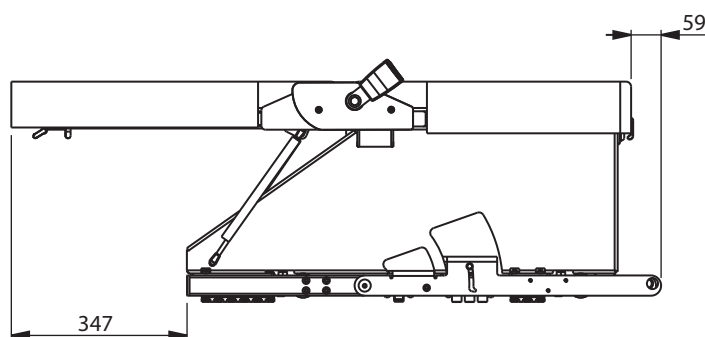

MOBIFRAME

SAF 10

Camper Bed-Bench

Devices for comfort and safetiness

3-seater bed-bench type 2-Panel

Features:

- Best sliding system available on the market
- 2 or 3 seat configurations available
- Adjustable headrests
- 3 point seat belts
- ISOFIX and TOP TETHER anchorages
- Fully tested according to the ECE requirements for M1 and N1 vehicles
- Options with either sliding base or with fixed base
- Flat and comfortable sleeping area.

Installation system:

- Compatible with Mobiframe one piece Composite Floor system
- Compatible with Mobiframe special installation plate.

Optional:

- Storage drawer in space between base legs.

SAF 10

MOBIFRAME

3-seater bed-bench type 2-Panel

		A	B
SAF10_120	3 seater	1200	308
SAF10_129		1290	353
SAF10_150		1500	458