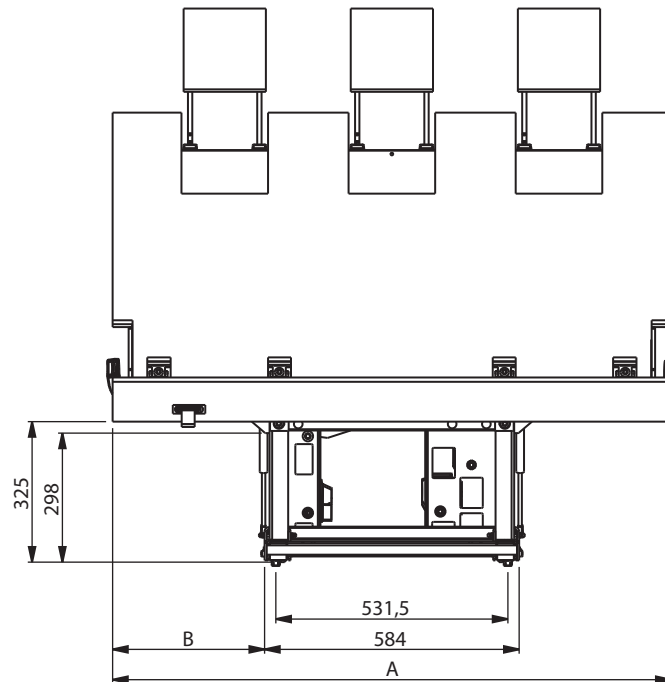

MOBIFRAME

SAF 10

Camper Bed-Bench

Devices for comfort and safetiness

3-seater bed-bench type 2-Panel

Features:

- Best sliding system available on the market
- 2 or 3 seat configurations available
- Adjustable headrests
- 3 point seat belts
- ISOFIX and TOP TETHER anchorages
- Fully tested according to the ECE requirements for M1 and N1 vehicles
- Options with either sliding base or with fixed base
- Flat and comfortable sleeping area.

Installation system:

- Compatible with Mobiframe one piece Composite Floor system
- Compatible with Mobiframe special installation plate.

Optional:

- Storage drawer in space between base legs.

SAF 10

MOBIFRAME

3-seater bed-bench type 2-Panel

		A	B
SAF10_120	3 seater	1200	308
SAF10_129		1290	353
SAF10_150		1500	458