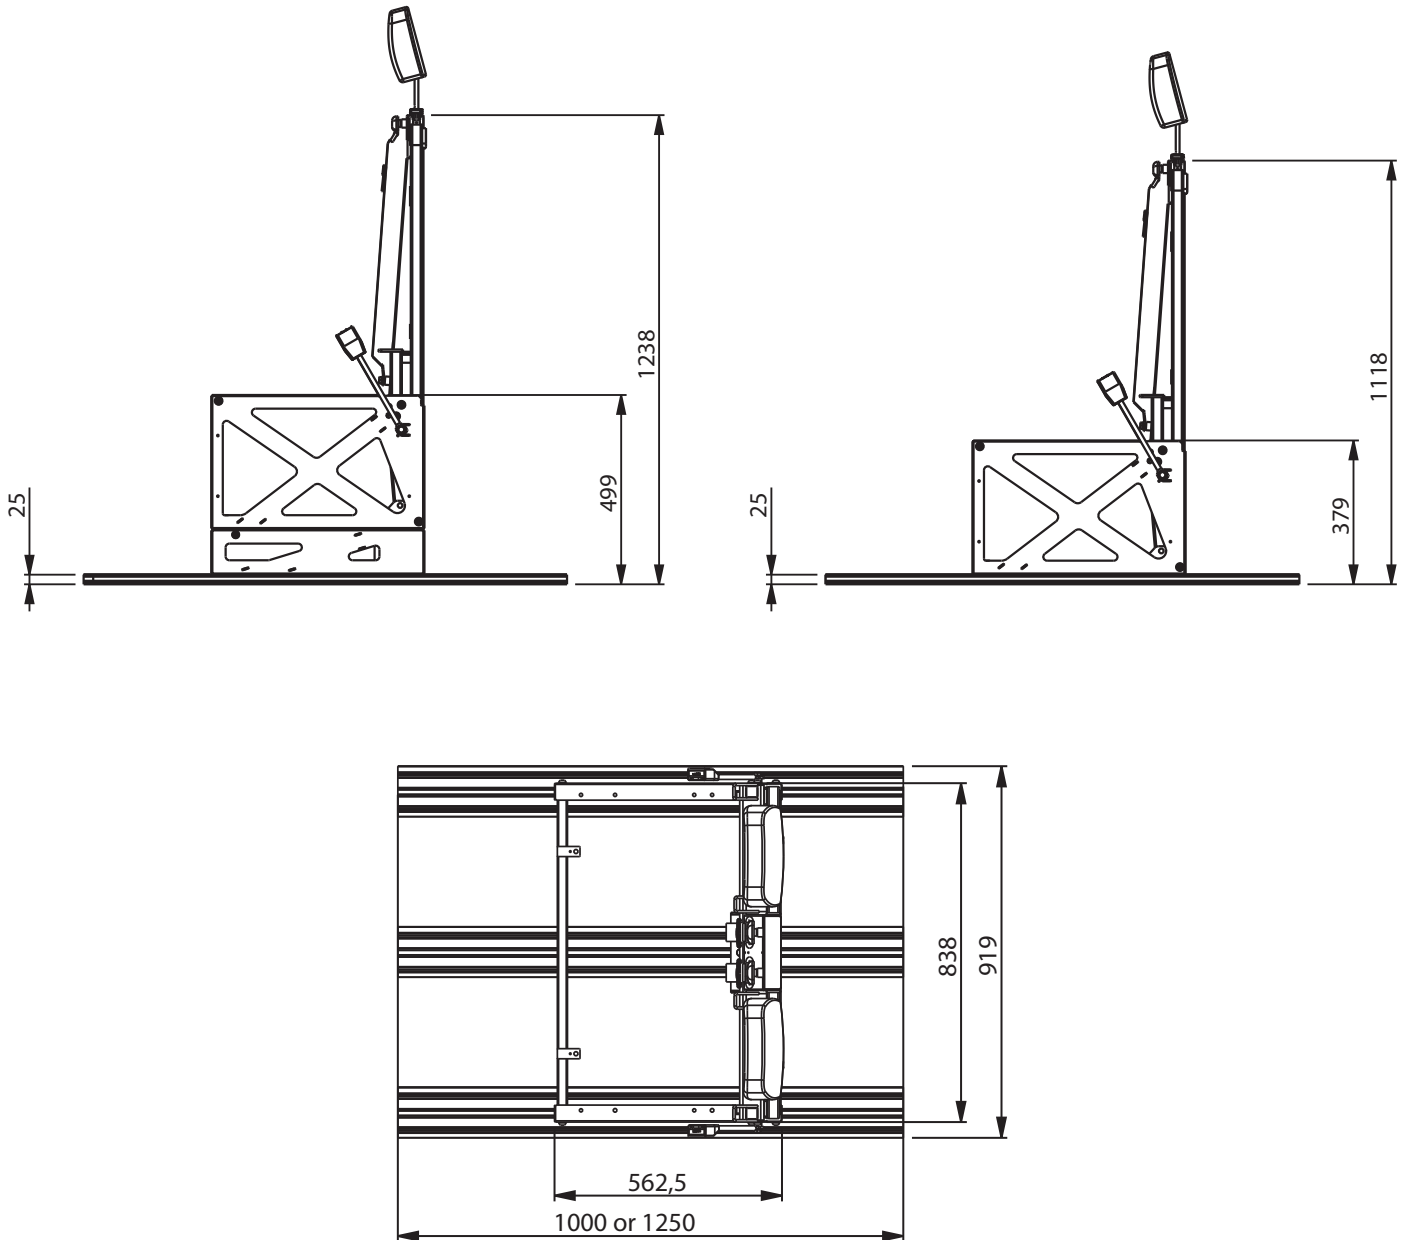

MOBIFRAME

SAF 04T

Camper bench frame

Devices for comfort and safetiness

SAF 04T

Camper bench frame

MOBIFRAME

Features:

- Fully tested according to ECE requirements for M1 and N1 vehicles
- Double seat camper bench frame
- 3 point seat belts
- ISOFIX and TOP TETHER anchorages
- Cost effective packing and transportation
- Easy assembling and installation in vehicle
- Suitable for many vehicles types.