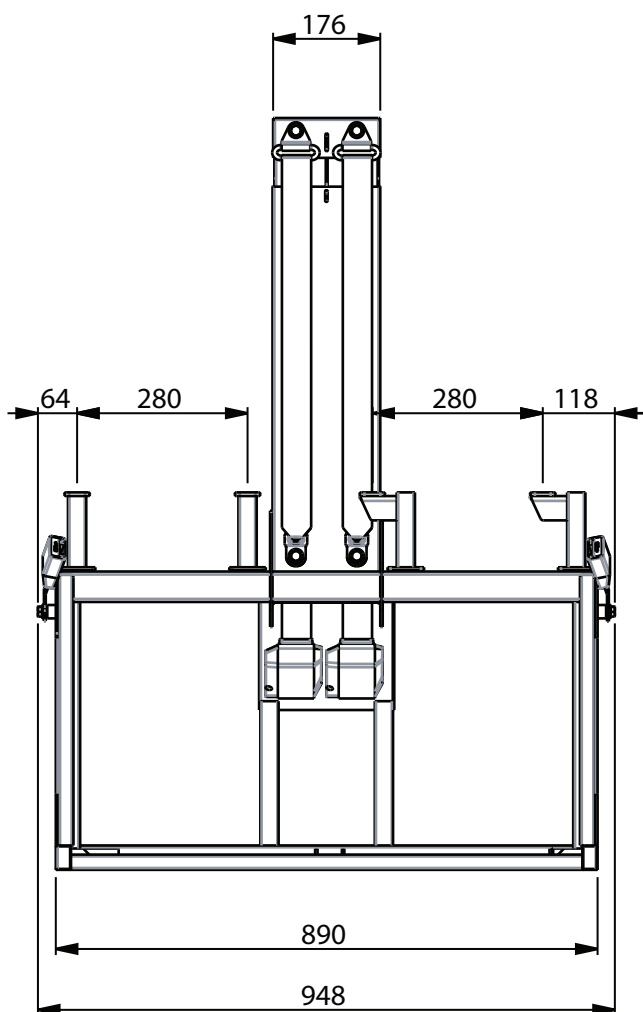

# MOBIFRAME

**SAF 01**

Camper bench frame

*Devices for comfort and safetiness*

# SAF 01

Camper bench frame

**MOBIFRAME**

#### Features:

- Fully tested according to ECE requirements for M1 and N1 vehicles
- Two seater camper bench frame
- 3 point seat belts
- ISOFIX and TOP TETHER anchorages
- Storage space under seat cushion (cushion not included).